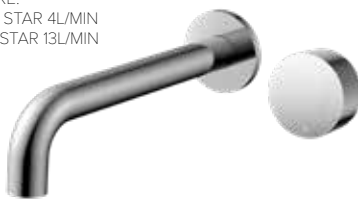

Lente Wall Mounted
2TH Basin/Bath Mixer
Finish: Brushed Brass

Lente Deck Mounted
2TH Basin Mixer
Finish: Brushed Nickel

Lente Deck Mounted
3TH Basin Mixer
Finish: Brushed Nickel

Lente Bath Spout
Finish: Brushed Nickel

Lente Shower Mixer
Finish: Brushed Nickel

LENTE

LENTE 2TH DECK MOUNTED BASIN MIXER

25MM PROGRESSIVE CARTRIDGE
MAINS PRESSURE:
WELS 6 STAR 4.5L/MIN

CHROME:
45253.02

BRUSHED NICKEL:
45253.04

GUN METAL:
45253.29

BLACK:
45253.13

BRUSHED BRASS:
45253.07

LENTE 3TH DECK MOUNTED BASIN MIXER

15MM HEADWORKS
MAINS PRESSURE:
WELS 6 STAR 4.5L/MIN

CHROME:
45254.02

BRUSHED NICKEL:
45254.04

GUN METAL:
45254.29

BLACK:
45254.13

BRUSHED BRASS:
45254.07

LENTE 2TH WALL MOUNTED BASIN/BATH MIXER

35MM PROGRESSIVE CARTRIDGE
MAINS PRESSURE:
BASIN - WELS 6 STAR 4L/MIN
BATH - WELS 0 STAR 13L/MIN

CHROME:
45256.02

BRUSHED NICKEL:
45256.04

BLACK:
45256.13