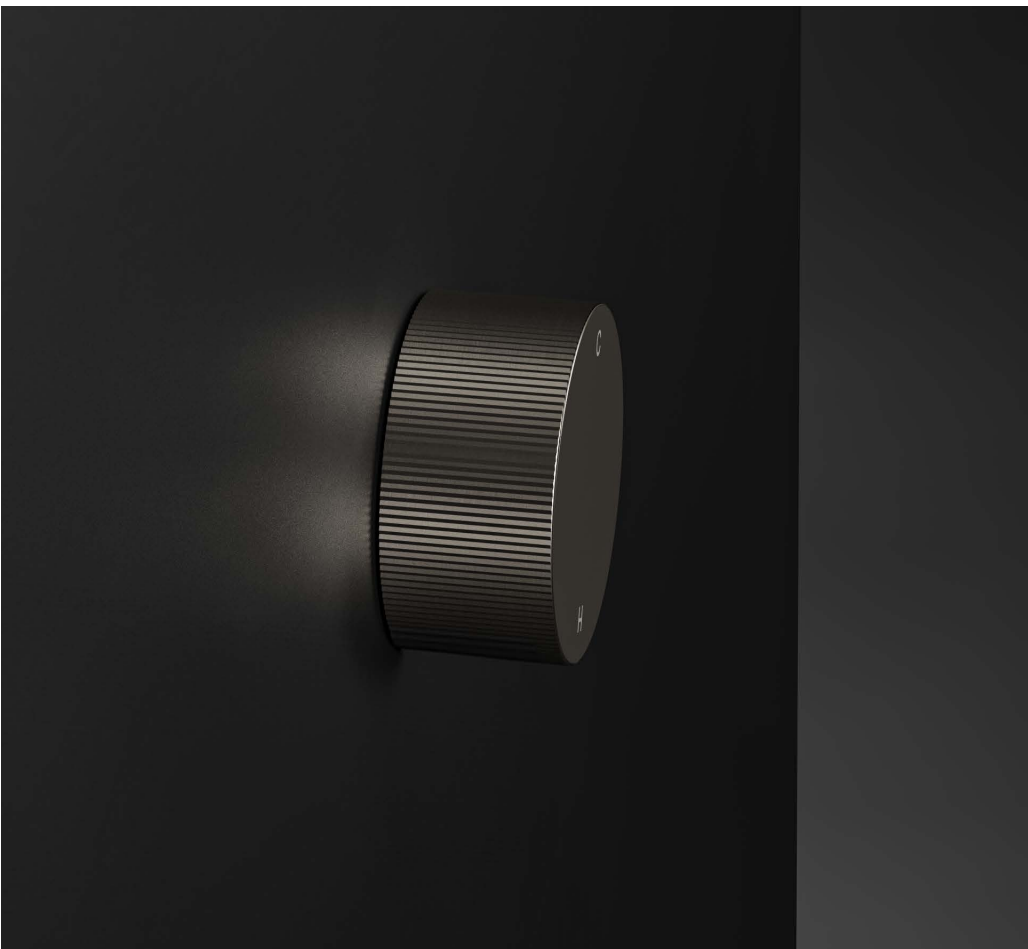

ELEMENTi®

LENTE

Lente Shower Mixer
Finish: Brushed Brass

LENTE

'Lente' Italian for Lens, draws inspiration from the shape and texture from one of photography's greatest assets, the camera lens. With round handles, incorporating a delicate vertical knurl, minimalist elegance meets functional brilliance. Paired with a gracefully curved spout, the smooth lines and subtle contours redefine modern sophistication.

Lente Wall Mounted
2TH Basin/Bath Mixer
Finish: Brushed Brass

Lente Deck Mounted
2TH Basin Mixer
Finish: Brushed Nickel

Lente Deck Mounted
3TH Basin Mixer
Finish: Brushed Nickel

Lente Bath Spout
Finish: Brushed Nickel

Lente Shower Mixer
Finish: Brushed Nickel

LENTE

LENTE 2TH DECK MOUNTED BASIN MIXER

25MM PROGRESSIVE CARTRIDGE
MAINS PRESSURE:
WELS 6 STAR 4.5L/MIN

CHROME:
45253.02

BRUSHED NICKEL:
45253.04

GUN METAL:
45253.29